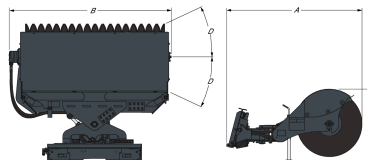

122 cm Angle Broom has 3-position manual angle

High-torque motor for heavy material

Proven, replaceable wafer bristles

Polypropylene bristle material for long life.

Compatibility

Description	Item number	Compatible with loader
Angle Broom 122 cm	6907000	MT55E, S70E, S70E
Angle Broom 173 cm ACD	6905805	T110-B, A770-B, T450E IIIB, T590E IIIB, T590B iT4, T650E IIIB, T650E iT4, T650B iT4, T770E IV, T770E T3, T770B T3, S100E, S450E IIIA, S450B T2, S510E IIIA, S510B T2, S530E IIIA, S530B T2, S550E IIIB, S550B iT4, S570E IIIB, S570B iT4, S590E IIIB, S590B iT4, S630E IIIB, S630E iT4, S630B iT4, S650E IIIB, S650E iT4, S650B iT4, S770E IV, S770E T3, S770B T3, A770E IV, S450 V, S510E V, S530E V, T590E V
Angle Broom 213 cm ACD	6905806	A770-B, T590E IIIB, T590B iT4, T650E IIIB, T650E iT4, T650B iT4, T770E IV, T770E T3, T770B T3, T870E IV, T870B T3, S510E IIIA, S510B T2, S530E IIIA, S530B T2, S550E IIIB, S550B iT4, S570E IIIB, S570B iT4, S590E IIIB, S590B iT4, S630E IIIB, S630E iT4, S630B iT4, S650E IIIB, S650E iT4, S650B iT4, S770E IV, S770E T3, S770B T3, S850E IV, S850E T3, S850B T3, A770E IV, S510E V, S530E V, T590E V
Angle Broom 84i/213cm Telescopic	6906627	

Characteristics and performance

Description	Item number	Sweeping width straight (mm)	Sweeping width fully angled (mm)	Bristle diameter (mm)	Number of bristle sections (zig/zag - straight)	Degree of angle	Flow range (L/min)
Angle Broom 122 cm	6907000	1219.0	1055 @ 30°	543.0	23-4	± 30° (manual)	30.0-50.0
Angle Broom 173 cm ACD	6905805	1727.0	1600 @ 25°	813.0	33-2	± 25° (hydr. cyl.)	30.0-68.0
Angle Broom 213 cm ACD	6905806	2134.0	1956 @ 25°	813.0	48-2	± 25° (hydr. cyl.)	57.0-106.0

Weights and Dimensions

Description	Item number	Operating weight (kg)	Shipping weight (kg)	Overall length (A) (mm)	Overall width (B) (mm)	Overall height (C) (mm)
Angle Broom 122 cm	6907000	118.0	132.0	1190.0	1395.0	580.0
Angle Broom 173 cm ACD	6905805	390.0	417.0	1680.0	2009.0	879.0
Angle Broom 213 cm ACD	6905806	428.0	472.0	1680.0	2416.0	879.0