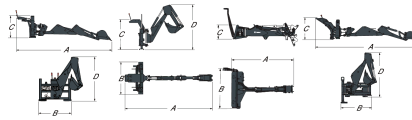

 Optional equipment includes rear stabilizers for increased performance and versatility  
 Backhoes R30S and R35S are fitted with Klac D coupler as standard

**Compatibility**

Description	Item number	Compatible with loader
Backhoe R30S	6979700	A770-B, T450E IIIB, T590E IIIB, T590B iT4, T650E IIIB, T650E iT4, T650B iT4, T770E IV, T770E T3, T770B T3, T870E IV, T870B T3, S450E IIIA, S450B T2, S510E IIIA, S510B T2, S530E IIIA, S530B T2, S550E IIIB, S550B iT4, S570E IIIB, S570B iT4, S590E IIIB, S590B iT4, S630E IIIB, S630E iT4, S630B iT4, S650E IIIB, S650E iT4, S650B iT4, S770E IV, S770E T3, S770B T3, S850E IV, S850E T3, S850B T3, A770E IV
Backhoe R35S	7126559	A770-B, T650E IIIB, T650E iT4, T650B iT4, T770E IV, T770E T3, T770B T3, T870E IV, T870B T3, S630E IIIB, S630E iT4, S630B iT4, S650E IIIB, S650E iT4, S650B iT4, S770E IV, S770E T3, S770B T3, S850E IV, S850E T3, S850B T3, A770E IV

**Characteristics and Performance**

Description	Item number	Digging depth (mm)	Digging force with bucket (daN)	Digging force with dipper (daN)	Digging reach (mm)	Hook-up system
Backhoe R30S	6979700	2990.0	2140.0	1377.0	3757.0	Klac™
Backhoe R35S	7126559	3510.0	3130.0	2257.0	4272.0	Klac™

**Weights and dimensions**

Description	Item number	Operating weight (kg)	Shipping weight (kg)	Overall length (A) (mm)	Overall width (B) (mm)	Overall height (C) (mm)
Backhoe R30S	6979700	840.0	840.0	1317.0	1547.0	2087.0
Backhoe R35S	7126559	850.0	850.0	1317.0	1547.0	2535.0