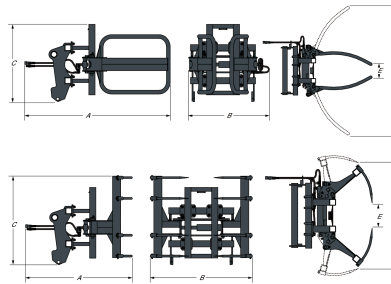

Weights and Dimensions

Description	Item number	Operating weight (kg)	Shipping weight (kg)	Overall Length (A) (mm)	Overall Width (B) (mm)	Overall Height (C) (mm)
Bale Handler w/ Tines, Height 1 m, 1.2 m - 1.6 m Diameter QT	6922897-BCT	227.0	227.0	-	1300.0	-
Bale Handler w/ Tines, Height 1.4 m, 1.2 m - 1.6 m Diameter QT	7175977-BCT	241.0	241.0	-	1300.0	-
Bale Handler w/ Tines, Height 1 m, 1.2 m - 1.6 m Diameter MT	7194875-BCT	219.0	219.0	-	1300.0	-
Bale Handler w/ Tines, Height 1.4 m, 1.2 m - 1.6 m Diameter MT	7194876-BCT	233.0	233.0	-	1300.0	-
Bale Handler w/ Tubes, 1 m - 1.3 m Diameter, QT	6922899-BCT	216.0	216.0	-	947.0	-
Bale Handler w/ Tubes, 1.4 m - 1.6 m Diameter, QT	7175823-BCT	265.0	265.0	-	1076.0	-
Bale Handler w/ Tubes, 1.6 m - 1.8 m Diameter, QT	7175947-BCT	295.0	295.0	-	1400.0	-
Bale Handler w/ Tubes, 1 m - 1.3 m Diameter, MT	7194872-BCT	208.0	208.0	-	879.0	-
Bale Handler w/ Tubes, 1.4 m - 1.6 m Diameter, MT	7194873-BCT	257.0	257.0	-	1076.0	-
Bale Handler w/ Tubes, 1.6 m - 1.8 m Diameter, MT	7194874-BCT	287.0	287.0	-	1395.0	-