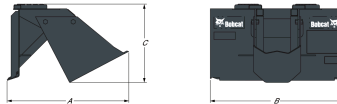

Applications

 Agriculture
 Forestry

Landscaping

Main features

 Digs in forward and reverse
 Trenches
 Transplants trees and shrubs
 Bareroots trees and shrubs
 Prunes roots
 Loosens hard-packed soil

 Carries and plants balled and burlapped trees
 Removes rocks and stumps
 Three models with widths from 65cm to 90cm available, to best suit your needs
 Digging depth of 121cm for optimum reach
 Maintenance free

Characteristics and Performance

Description	Item number	Digging depth (mm)	Digging width (mm)
Digger 65 cm	6719756	1210.0	65.0
Digger 75 cm	6719757	1210.0	750.0
Digger 90 cm	6719758	1210.0	900.0

Weights and dimensions

Description	Item number	Operating weight (kg)	Shipping weight (kg)	Overall length (A) (mm)	Overall width (B) (mm)	Overall height (C) (mm)
Digger 65 cm	6719756	132.0	132.0	1325.0	1153.0	738.0
Digger 75 cm	6719757	139.0	139.0	1337.0	1153.0	759.0
Digger 90 cm	6719758	147.0	147.0	1343.0	1153.0	776.0