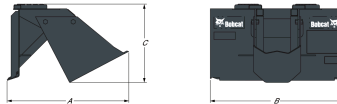

 Carries and plants balled and burlapped trees  
 Removes rocks and stumps  
 Three models with widths from 65cm to 90cm available, to best suit your needs  
 Digging depth of 121cm for optimum reach  
 Maintenance free

**Characteristics and Performance**

Description	Item number	Digging depth (mm)	Digging width (mm)
Digger 65 cm	6719756	1210.0	65.0
Digger 75 cm	6719757	1210.0	750.0
Digger 90 cm	6719758	1210.0	900.0

**Weights and dimensions**

Description	Item number	Operating weight (kg)	Shipping weight (kg)	Overall length (A) (mm)	Overall width (B) (mm)	Overall height (C) (mm)
Digger 65 cm	6719756	132.0	132.0	1325.0	1153.0	738.0
Digger 75 cm	6719757	139.0	139.0	1337.0	1153.0	759.0
Digger 90 cm	6719758	147.0	147.0	1343.0	1153.0	776.0