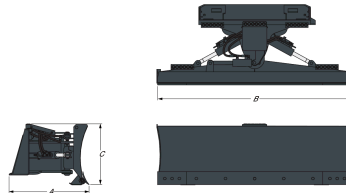

### Main features

Six-way adjustable blade on 173 cm models and up  
Electric-over-hydraulic controls on 173 cm models and up

Reversible cutting edge for all models  
Attachment Control Kit must be installed on Bobcat loader or Telescopic Handler to operate attachment on 173 cm models and up

### Characteristics and performance

Description	Item number	Working Width (mm)	Angle $\pm$ (°)	Oscillation $\pm$ (°)	Cutting edge (mm)	Cylinders	Skid shoes
Dozer Blade 137 cm	7196165	1189.0	30.0	-	9.6 x 101.6	1	adjustable
Dozer Blade 203 cm	6905884	1760.0	30.0	8.0	12.7 x 152.0	3	adjustable
Dozer Blade 229 cm	6905811	1982.0	30.0	8.0	12.7 x 152.0	3	adjustable
Dozer Blade 244 cm	7105781	2121.0	30.0	10.0	16.0 x 152.0	3	adjustable

### Weights and Dimensions

Description	Item number	Shipping weight (kg)	Operating weight (kg)	Overall Length (mm)	Overall Width (mm)	Overall Height (mm)
Dozer Blade 137 cm	7196165	140.0	140.0	728.0	1372.0	555.0
Dozer Blade 203 cm	6905884	430.0	430.0	838.0	2032.0	634.0
Dozer Blade 229 cm	6905811	447.0	447.0	838.0	2286.0	639.0
Dozer Blade 244 cm	7105781	716.0	716.0	884.0	2438.0	704.0