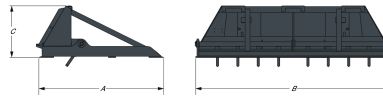

 Aerates soil for seeding and sodding  
 Bob-Tach™ mounted  
 Bi-directional operation  
 Bi-directional scarifier  
 Removable screen

**Compatibility**

| Description             | Item number | Compatible with loader   |
|-------------------------|-------------|--|
| Landplane Deluxe 122 cm | 6907173     | T110-B, MT55E, S70E, S100E   |
| Landplane Deluxe 198 cm | 6906115     | A770-B, T450E IIIB, T590E IIIB, T590B iT4, T650E IIIB, T650E iT4, T650B iT4, T770E IV, T770E T3, T770B T3, T870E IV, T870B T3, S450E IIIA, S450B T2, S510E IIIA, S510B T2, S530E IIIA, S530B T2, S550E IIIB, S550B iT4, S570E IIIB, S570B iT4, S590E IIIB, S590B iT4, S630E IIIB, S630E iT4, S630B iT4, S650E IIIB, S650E iT4, S650B iT4, S770E IV, S770E T3, S770B T3, S850E IV, S850E T3, S850B T3, A770E IV |

**Characteristics and Performance**

| Description             | Item number | Working Depth (mm) | Cutting Edge (mm) |
|-------------------------|-------------|--------------------|-------------------|
| Landplane Deluxe 122 cm | 6907173     | 76.0               | 12.7x102.0        |
| Landplane Deluxe 198 cm | 6906115     | 89.0               | 12.7x152.0        |

**Weights and dimensions**

| Description             | Item number | Operating weight (kg) | Shipping weight (kg) | Overall length (A) (mm) | Overall width (B) (mm) | Overall height (C) (mm) |
|-------------------------|-------------|-----------------------|----------------------|-------------------------|------------------------|-------------------------|
| Landplane Deluxe 122 cm | 6907173     | 191.0                 | 191.0                | 1143.0                  | 1220.0                 | 523.0                   |
| Landplane Deluxe 198 cm | 6906115     | 304.0                 | 304.0                | 1309.0                  | 1980.0                 | 531.0                   |