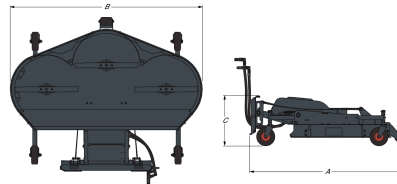

Compatibility

Description	Item number	Compatible with loader
Mower 183 cm Non-CE	7144850	T110-B, A770-B, T110-E, T450E IIIB, T590E IIIB, T590B iT4, T650E iT4, T650B iT4, T770E IV, T770E T3, T770B T3, S100E, S450E IIIA, S450B T2, S510E IIIA, S510B, S530E IIIA, S530B, S550E IIIB, S550B iT4, S570B iT4, S590E IIIB, S590B iT4, S630E iT4, S630B iT4, S650E iT4, S650B iT4, S770E IV, S770E T3, S770B T3, A770E IV, S450 V, S510E V, S530E V, T590E V, T450E V, S66, S76, T66, T76, S510B, S530B, S550E V, S590E V, S630B iT4, S650B iT4
Mower 229 cm Non-CE	7143993	A770-B, T590E IIIB, T590B iT4, T650E iT4, T650B iT4, T770E IV, T770E T3, T770B T3, T870E IV, T870B T3, S510E IIIA, S510B, S530E IIIA, S530B, S550E IIIB, S550B iT4, S570B iT4, S590E IIIB, S590B iT4, S630E iT4, S630B iT4, S650E iT4, S650B iT4, S770E IV, S770E T3, S770B T3, S850E IV, S850E T3, S850B T3, A770E IV, S510E V, S530E V, T590E V, S66, S76, T66, T76, S510B, S530B, S550E V, S590E V, S630B iT4, S650B iT4

Characteristics and performance

Description	Item number	Flow range (L/min)	Number of blades	Shutoff travel height (mm)	Cutting height range (mm)	Blade tip speed
Mower 183 cm Non-CE	7144850	57.0-83.0	3	86.0	51.0-140.0	61 m/s @ 57 l/min, 89 m/s @ 83 l/min
Mower 229 cm Non-CE	7143993	57.0-83.0	3	86.0	51.0-140.0	59 m/s @ 57 l/min, 87 m/s @ 83 l/min

Weights and dimensions

Description	Item number	Operating weight (kg)	Shipping weight (kg)	Overall length (A) (mm)	Overall width (B) (mm)	Overall height (C) (mm)
Mower 183 cm Non-CE	7144850	400.0	400.0	1727.0	1930.0	559.0
Mower 229 cm Non-CE	7143993	450.0	450.0	1905.0	2388.0	559.0