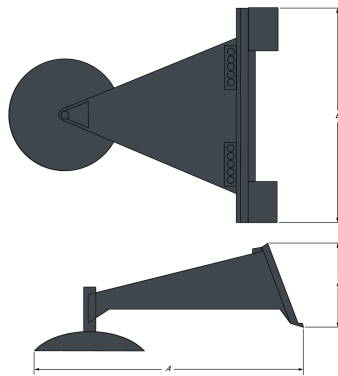

Applications

 Construction and Demolition
 Road work, Recycling and Cleaning

Snow Removal

Main features

 Peel away carpet and floor tile.
 Remove packed-on materials such as mud, ice and snow.

 Self-sharpening cutting edge.
 Two models, 46 and 56 mm disk diameter.

Characteristics and performance

Description	Item number	Disk diameter (mm)
Scraper, Super	6675211	559.0

Weights and dimensions

Description	Item number	Operating weight (kg)	Shipping weight (kg)	Overall length (A) (mm)	Overall width (B) (mm)	Overall height (C) (mm)
Scraper, Super	6675211	78.0	78.0	1397.0	1143.0	483.0