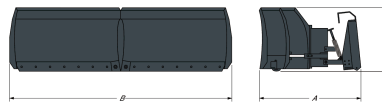

Characteristics and performance

Description	Item number	Working width (V-Blade) (mm)	Scoop Working width (U-Blade) (mm)	Working width (angled 30°) (mm)	Oscillation (with flotation kit) ± (°)
Snow V-Blade 152 cm	7104861	1380.0	1340.0	1370.0	10.0
Snow V-Blade 183 cm	6958576	1638.0	1600.0	1626.0	10.0
Snow V-Blade 213 cm	6958577	1905.0	1880.0	1905.0	10.0
Snow V-Blade 244 cm	6958578	2171.0	2133.0	2150.0	10.0
Snow V-Blade 274 cm	6958579	2438.0	2413.0	2413.0	10.0

Weights and dimensions

Description	Item number	Operating weight (kg)	Shipping weight (kg)	Overall length (A) (mm)	Overall width (straight) (C) (mm)	Overall height (B) with blade extension (mm)
Snow V-Blade 152 cm	7104861	331.0	331.0	-	1520.0	-
Snow V-Blade 183 cm	6958576	367.0	367.0	1201.0	1830.0	833.0
Snow V-Blade 213 cm	6958577	385.0	385.0	1201.0	2130.0	833.0
Snow V-Blade 244 cm	6958578	406.0	406.0	1201.0	2489.0	833.0
Snow V-Blade 274 cm	6958579	425.0	425.0	1201.0	2740.0	833.0