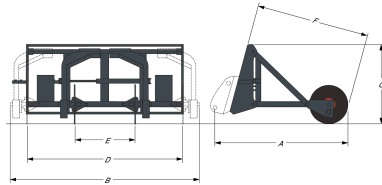

Applications

Agriculture

Landscaping

Main features

 Automatic spindle-arm brakes to prevent unwanted unrolling.
 Self-contained sod cutting blade.
 Built-in storage for sod staples.

 Compact sod after installation using the sod layer with optional sod roller.
 Relief valve prevents "over squeezing" of sod rolls.

Compatibility

Description	Item number	Compatible with loader
Sod Layer 185 cm	6906783	A770-B, T450E IIIB, T590E IIIB, T590B iT4, T650E IIIB, T650E iT4, T650B iT4, T770E IV, T770E T3, T770B T3, T870E IV, T870B T3, S450E IIIA, S450B T2, S510E IIIA, S510B T2, S530E IIIA, S530B T2, S550E IIIB, S550B iT4, S570E IIIB, S570B iT4, S590E IIIB, S590B iT4, S630E IIIB, S630E iT4, S630B iT4, S650E IIIB, S650E iT4, S650B iT4, S770E IV, S770E T3, S770B T3, S850E IV, S850E T3, S850B T3, A770E IV

Characteristics and performance

Description	Item number	Sod roll width (mm)
Sod Layer 185 cm	6906783	609.0-1219.0

Weights and dimensions

Description	Item number	Operating weight (kg)	Shipping weight (kg)	Overall length (A) (mm)	Overall width (B) (mm)	Overall height (C) (mm)
Sod Layer 185 cm	6906783	286.0	286.0	1293.0	1854.0	777.0