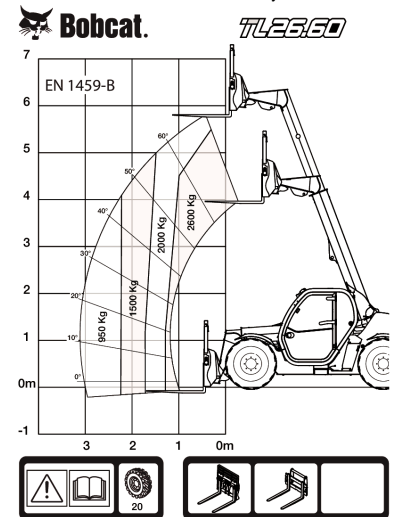

## Dimensions

(-) 857.0 mm	(L) 1020.0 mm
(A) 5712.0 mm	(M) 2820.0 mm
(B) 4507.0 mm	(N) 667.0 mm
(C) 4140.0 mm	(O) 930.0 mm
(D) 4035.0 mm	(P) 1666.0 mm
(E) 2290.0 mm	(Q) 2100.0 mm
(F) 2156.0 mm	(R) 4713.0 mm
(G) 136.0°	(S) 4812.0 mm
(I) 1587.0 mm	(U) 3717.0 mm
(J) 264.0 mm	

## Load Charts

With forks and standard 405/70x20 tyres

99468 G7

7296686