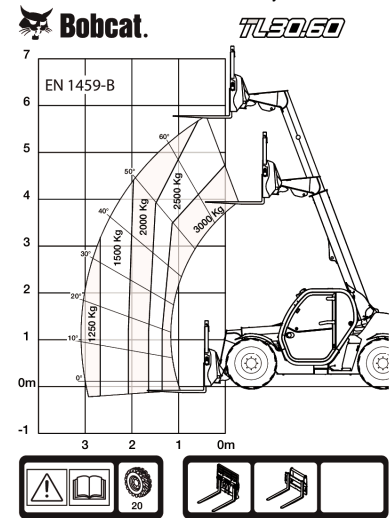

### Fluid Capacities

Fuel tank	115.00 L
Hydraulic reservoir	47.00 L

### Load Charts

With forks and standard 405/70x20 tyres