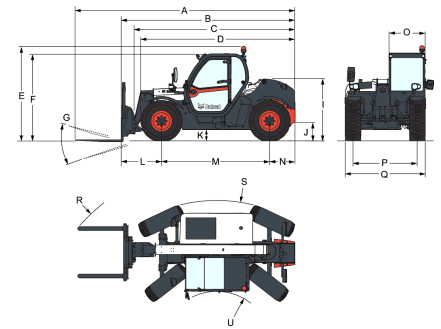

Trailer brake valve (not available for Germany & Italy)
Transmission 40km/h (max speed with 24" tyres)
Alliance tyres - set of 4 x 400/70R20" (AGRICULTURAL)

Dimensions

(-)	857.0 mm	(L)	1020.0 mm
(A)	5712.0 mm	(M)	2820.0 mm
(B)	4507.0 mm	(N)	667.0 mm
(C)	4140.0 mm	(O)	930.0 mm
(D)	4035.0 mm	(P)	1700.0 mm
(E)	2440.0 mm	(Q)	2100.0 mm
(F)	2306.0 mm	(R)	4713.0 mm
(G)	136.0°	(R)	4812.0 mm
(I)	1587.0 mm	(S)	3717.0 mm
(J)	264.0 mm	(U)	1329.0 mm