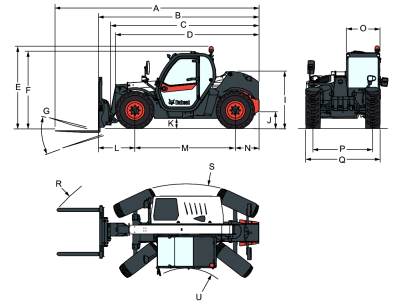

### Load Charts

With forks and standard 405/70x20 tyres

99442 G7

7296640

Transmission 35km/h (max speed with 24" tyres)  
Alliance tyres - set of 4 x 400/70R20" (AGRICULTURAL)

**Dimensions**

(-)	857.0 mm	(L)	1020.0 mm
(A)	5712.0 mm	(M)	2820.0 mm
(B)	4507.0 mm	(N)	667.0 mm
(C)	4140.0 mm	(O)	930.0 mm
(D)	4035.0 mm	(P)	1700.0 mm
(E)	2290.0 mm	(Q)	2100.0 mm
(F)	2156.0 mm	(R)	4713.0 mm
(G)	136.0°	(R)	4812.0 mm
(I)	1587.0 mm	(S)	3717.0 mm
(J)	264.0 mm	(U)	1329.0 mm