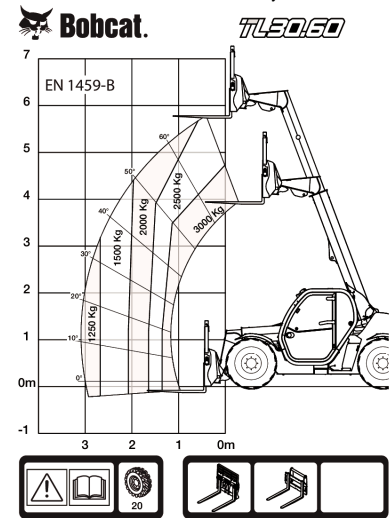

### Fluid Capacities

Fuel tank	115.00 L
Hydraulic reservoir	47.00 L

### Load Charts

With forks and standard 405/70x20 tyres

99442 G7

7296640

Transmission 35km/h (max speed with 24" tyres)  
Alliance tyres - set of 4 x 400/70R20" (AGRICULTURAL)

**Dimensions**

(-)	857.0 mm	(L)	1020.0 mm
(A)	5712.0 mm	(M)	2820.0 mm
(B)	4507.0 mm	(N)	667.0 mm
(C)	4140.0 mm	(O)	930.0 mm
(D)	4035.0 mm	(P)	1700.0 mm
(E)	2290.0 mm	(Q)	2100.0 mm
(F)	2156.0 mm	(R)	4713.0 mm
(G)	136.0°	(R)	4812.0 mm
(I)	1587.0 mm	(S)	3717.0 mm
(J)	264.0 mm	(U)	1329.0 mm